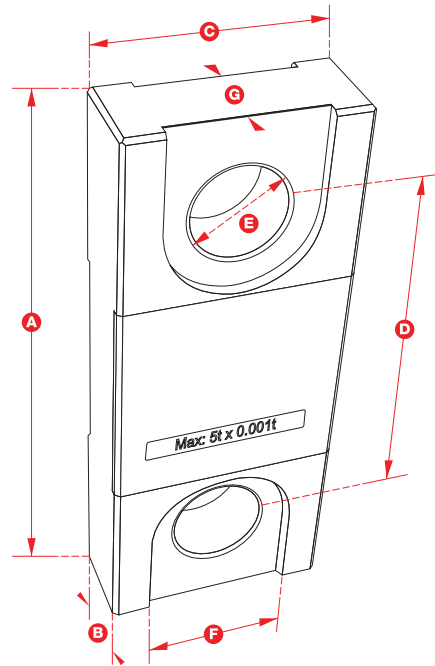

Licence exempt radio version of the popular Loadlink with 100 metres range.
 Supplied with easy to use two button handheld with push button control for tare and on/off
 Radiolink is fitted with standard alkaline batteries and has no external antenna.
 Calibrated in kg or tonnes, other units are available on request.
 May also be connected to a PC using our 'Desktop Controller' software package.
 All models are supplied with carry/storage case.

DIMENSIONS (SEE TABLE BELOW)

	Part Number	RLP250KG	RLP500KG	RLP1T	RLP2T5	RLP5T	RLP12T	RLP25T	RLP50T	RLP100T	RLP200T	RLP250T	RLP500T*
Capacity		250kg	500kg	1000kg	2.5t	5t	12t	25t	50t	100t	200t	250t	500t
Resolution		0.05kg	0.1kg	0.5kg	0.001t	0.001t	0.002t	0.005t	0.01t	0.05t	0.1t	0.1t	0.2t
Units		kg	kg	kg	t	t	t	t	t	t	t	t	t
Weight		1.5kg	1.5kg	1.5kg	1.5kg	2.2kg	3.5kg	5.2kg	10.9kg	37kg	80kg	80kg	260kg
Safety Factor		50:1	25:1	12:1	5:1	5:1	5:1	5:1	5:1	4:1	5:1	4:1	1.5 : 1
Battery Type	Handheld - 2 x AA Alkaline / Loadcell 4 x AA Alkaline												
Battery Life	Handheld - 400 hours / Loadcell 850 hours continuous												
Display Type	7 digit 8.8mm LCD												
Op Temp	-10 to 50c												
Accuracy	± 0.3% of applied load												
Frequency	2.4GHz												
Range	100 metres												
Data Rate	1 Update per second												
Protection	IP65												
Dimension A	204	204	204	204	249	305	340	424	608	690	690	900	
Dimension B	43	43	43	43	43	47	60	75	99	150	150	120	
Dimension C	101	101	101	101	101	101	110	163	255	305	305	380	
Dimension D	146	146	146	146	165	193	215	230	320	350	350	468	
Dimension E	24.5	24.5	24.5	24.5	38	47.5	55	76	108	125	125	183	
Dimension F	47.5	47.5	47.5	47.5	66								
Dimension G	19	19	19	19	32								
Crosby Shackle	G210	G210	G210	G210	G210	G210	G210	G210	G2140	G2140	G2140	G2140	G2160

PRICES AND SPECIFICATIONS [mm]

Radiolink Accessories		
Part Number	T24-SO	T24-SOSD
Description	Base Station with RS232	125mm LED display wireless

* Manufactured from steel.

RADIOLINK PLUS